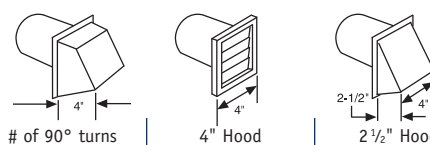

Exhaust Information

All dryers require the equivalent of a 4-inch diameter exhaust duct. Rigid metal duct is recommended. Failure to properly exhaust the dryer will result in improper operation.

# of 90° turns	4" Hood	2 1/2" Hood
Maximum length of 4" diameter rigid metal duct		
0	64 Ft.	58 Ft.
1	54 Ft.	48 Ft.
2	44 Ft.	38 Ft.
3	35 Ft.	29 Ft.
4	27 Ft.	21 Ft.
Maximum length of 4" diameter flexible metal duct		
0	36 Ft.	28 Ft.
1	31 Ft.	23 Ft.
2	27 Ft.	19 Ft.
3	25 Ft.	17 Ft.
4	23 Ft.	15 Ft.