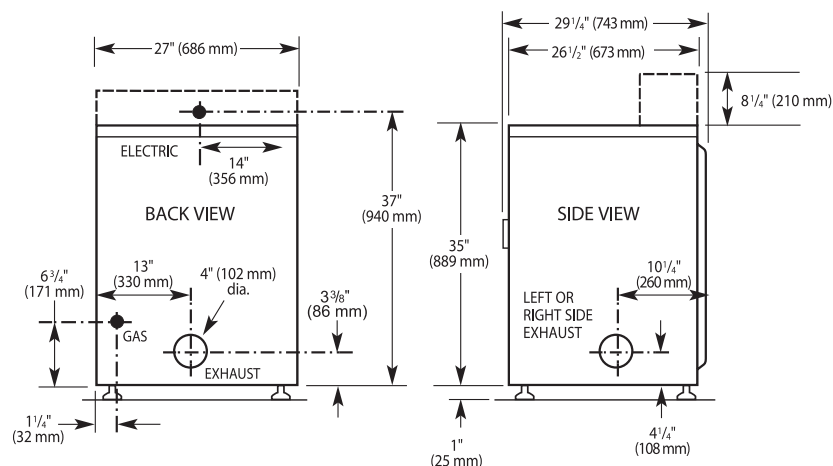

Dimensions are for planning purposes only. For complete information, see installation instructions packed with product.